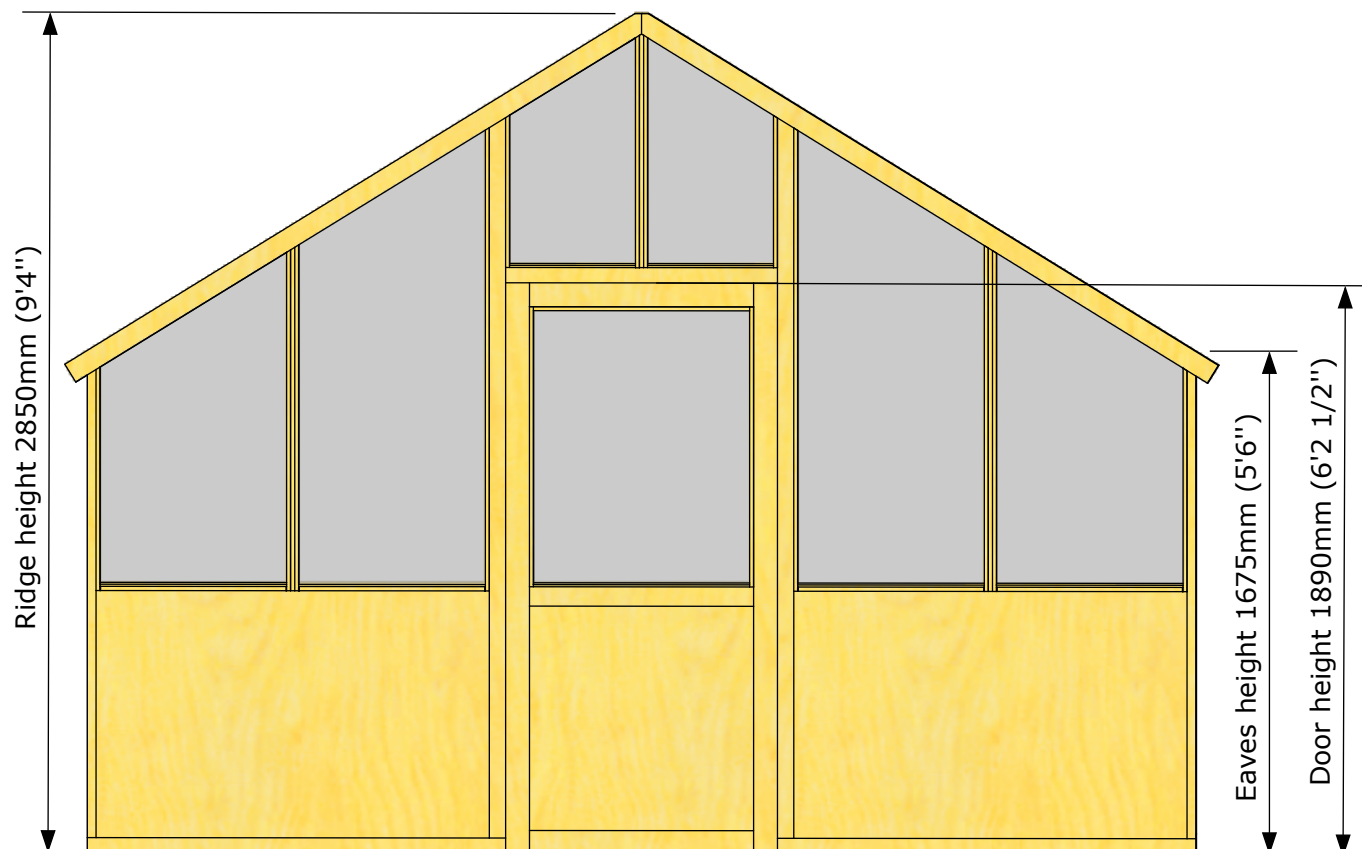

12ft Wide Bromley gable

Eaves, ridge and door height

A standard 12ft wide Bromley has 5ft 6" eaves and a ridge height of 9ft 4". The height of the door is 1890mm as standard.

For a Bromley with 6ft eaves, the ridge height would be raised to 9ft 10".

If you require a door on the long side of your greenhouse, this would raise the eaves height to 6ft 6" and the ridge height to 10ft 4".

****Please note dimensions are approximate****